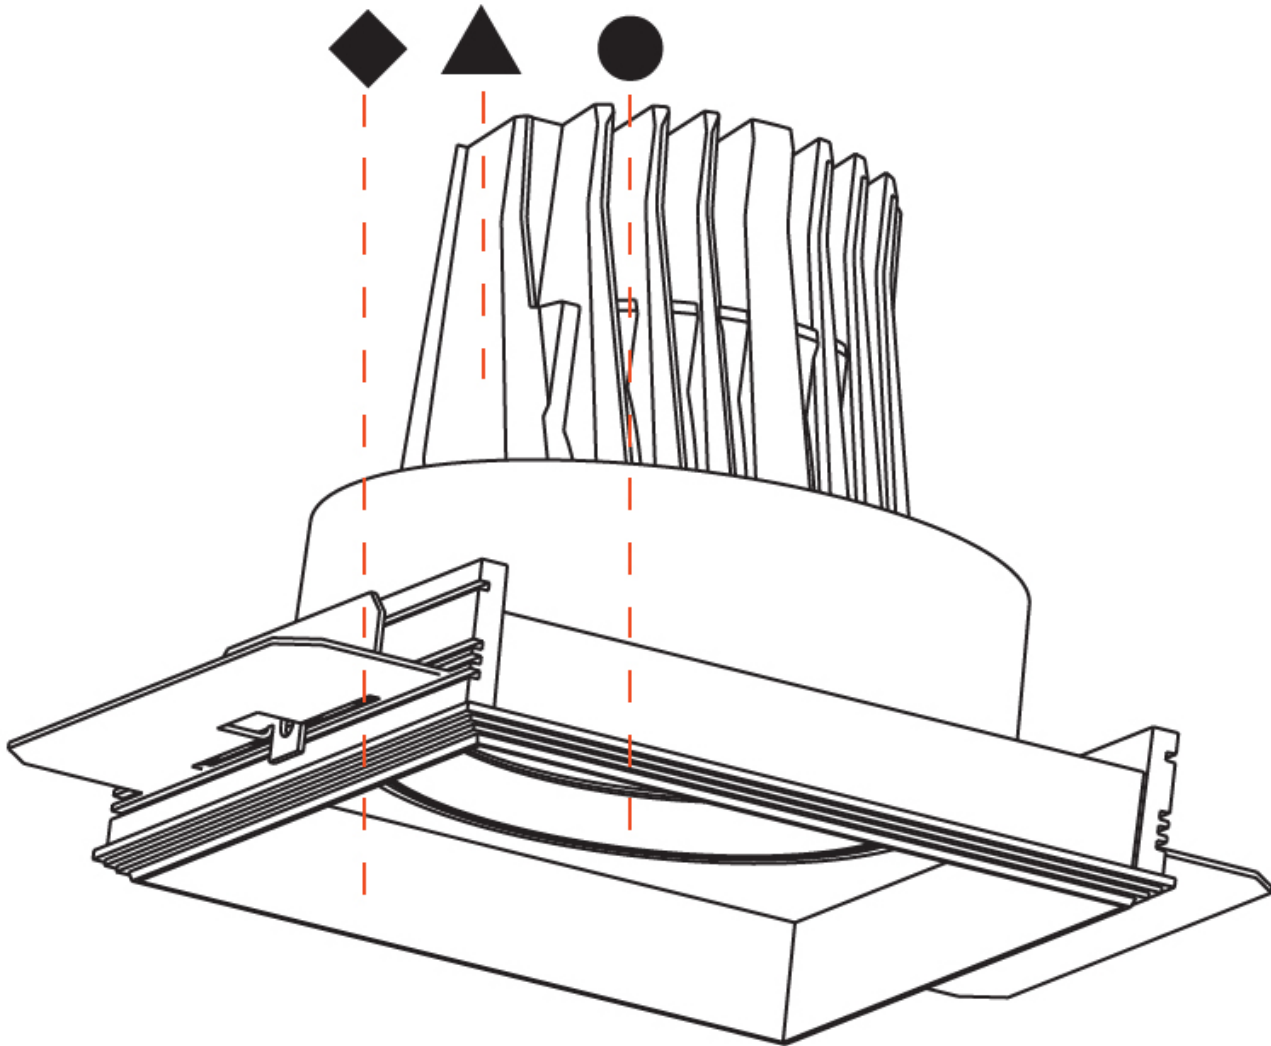

MECHANIQ SQUARE COMFORT SINGLE TRIMLESS

A35013-

PROJECT

TYPE

SPECIFIER

QUANTITY

DATE

A