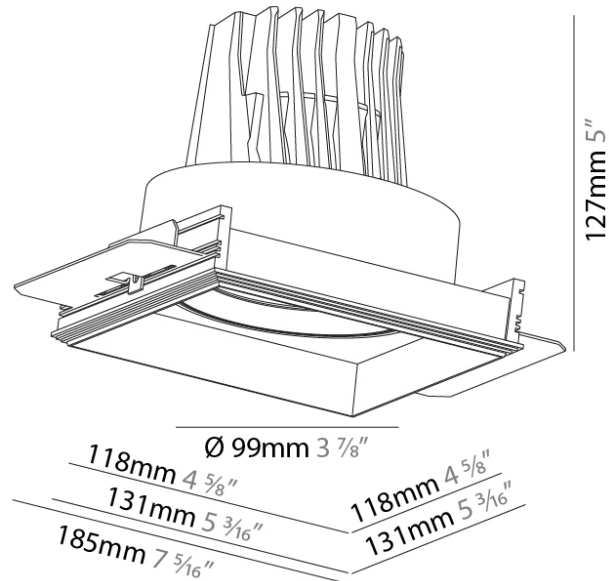

ELECTRICAL

Lamp Type: LED (Zhaga Standard)
Input Wattage (W): 13.2 (2700K) / 16.5
Total Output Wattage (W): 12.1 (2700K) / 14.7
Dimming: Tri-Mode (Non-Dimming and Phase Dimming (120Vac only) and 0-10V Dimming)
Driver Included: No
Driver Location: Recessed Housing
Driver Type: Constant Current - Universal
Driver Class: Class 2
Housing: See components
Input Voltage (V): 120 - 277
Constant Current (MA): 350

LED

Number of LEDs: 1
Color Temperature (°K): 2700 / 3000 / 3500 / 4000
Max. Delivered Lumen (lm): 830 / 930 / 1009 / 1030
CRI: >90 CRI
Lamp Life (hrs): 50000
Upon Request: Special Color Temperature RGB-W Tunable White Special LED

OPTICAL

Reflector: 8
Adjustability: Rotational 355°; Tilt 30°
Upon Request: Special Beam Angles

RATINGS AND CERTIFICATIONS

Available for international specifications by adding 'INT' at the end of the existing Model #. For assistance on 'custom' specifications, contact zteam@zaneen.com. In a constant effort to supply the best product, we reserve the right to change specifications or materials without notice. The most recent specification sheets are found at zaneen.com
IP rating: IP44