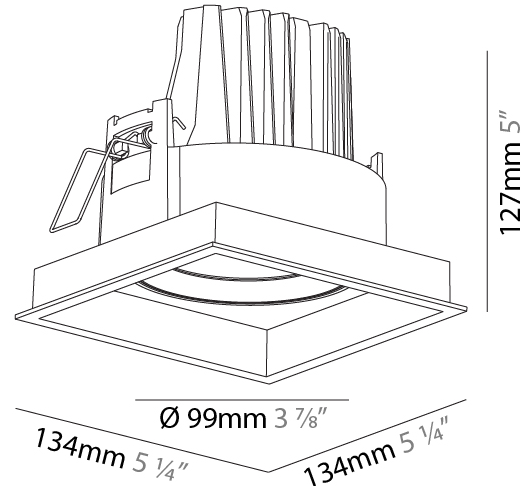

#### PHYSICAL

Shape: Square  
 Diameter (mm): 99  
 Diameter (in): 3 7/8  
 Length (mm): 130  
 Length (in): 5 3/16  
 Width (mm): 130  
 Width (in): 5 3/16  
 Height (mm): 129  
 Height (in): 5  
 Ceiling Thickness (mm): 10 / 12 / 15 / 25  
 Ceiling Thickness (in): 3/8 or 1/2 or 9/16 or 1  
 Min. Recessing Depth (mm): 140  
 Min. Recessing Depth (in): 5 1/2  
 Light Distribution: Adjustable / Downlight  
 Weight (kg): 0.895  
 Weight (lbs): 1.97  
 Fixture Finish: SSR / BKV / CWI / CRY / HAB / UFT / ITA / RUA / FTG / MYG / LOD / PUS / FRO / FUP / KIA / POP / BLS / SPG / MEY / GOH / GUM / CHC / COM / ABZ / JAG / OBR / MOS / ROR  
 Fixture Material: Aluminum Die Cast  
 Cut-out Measurements: 135mm / 5 5/16" x 135mm / 5 5/16"  
 Upon Request: Unique Ceiling Thickness

#### PHYSICAL

Shape: Square  
 Length (mm): 134  
 Length (in): 5 1/4  
 Width (mm): 134  
 Width (in): 5 1/4  
 Height (mm): 127  
 Height (in): 5  
 Ceiling Thickness (mm): 10 / 12.5 / 15  
 Ceiling Thickness (in): 3/8 or 1/2 or 9/16  
 Min. Recessing Depth (mm): 160  
 Min. Recessing Depth (in): 6 5/16  
 Light Distribution: Adjustable / Downlight  
 Weight (kg): 0.8  
 Weight (lbs): 1.76  
 Fixture Finish: SSR / BKV / CWI / CRY / HAB / UFT / ITA / RUA / FTG / MYG / LOD / PUS / FRO / FUP / KIA / POP / BLS / SPG / MEY / GOH / GUM / CHC / COM / ABZ / JAG / OBR / MOS / ROR  
 Fixture Material: Aluminum Die Cast  
 Cut-out Measurements: 125mm / 4 5/16" x 125mm / 4 5/16"

#### OPTICAL

Reflector°: 8  
 Adjustability: Rotational 355°; Tilt 30°

#### RATINGS AND CERTIFICATIONS

Certified By: Certified for North American Standards  
 IP rating: IP20

125mm x 125mm 4 15/16" x 4 15/16"	160mm 6 5/16"	10   15 mm 3/16"   9/16"	30°	355°		

A